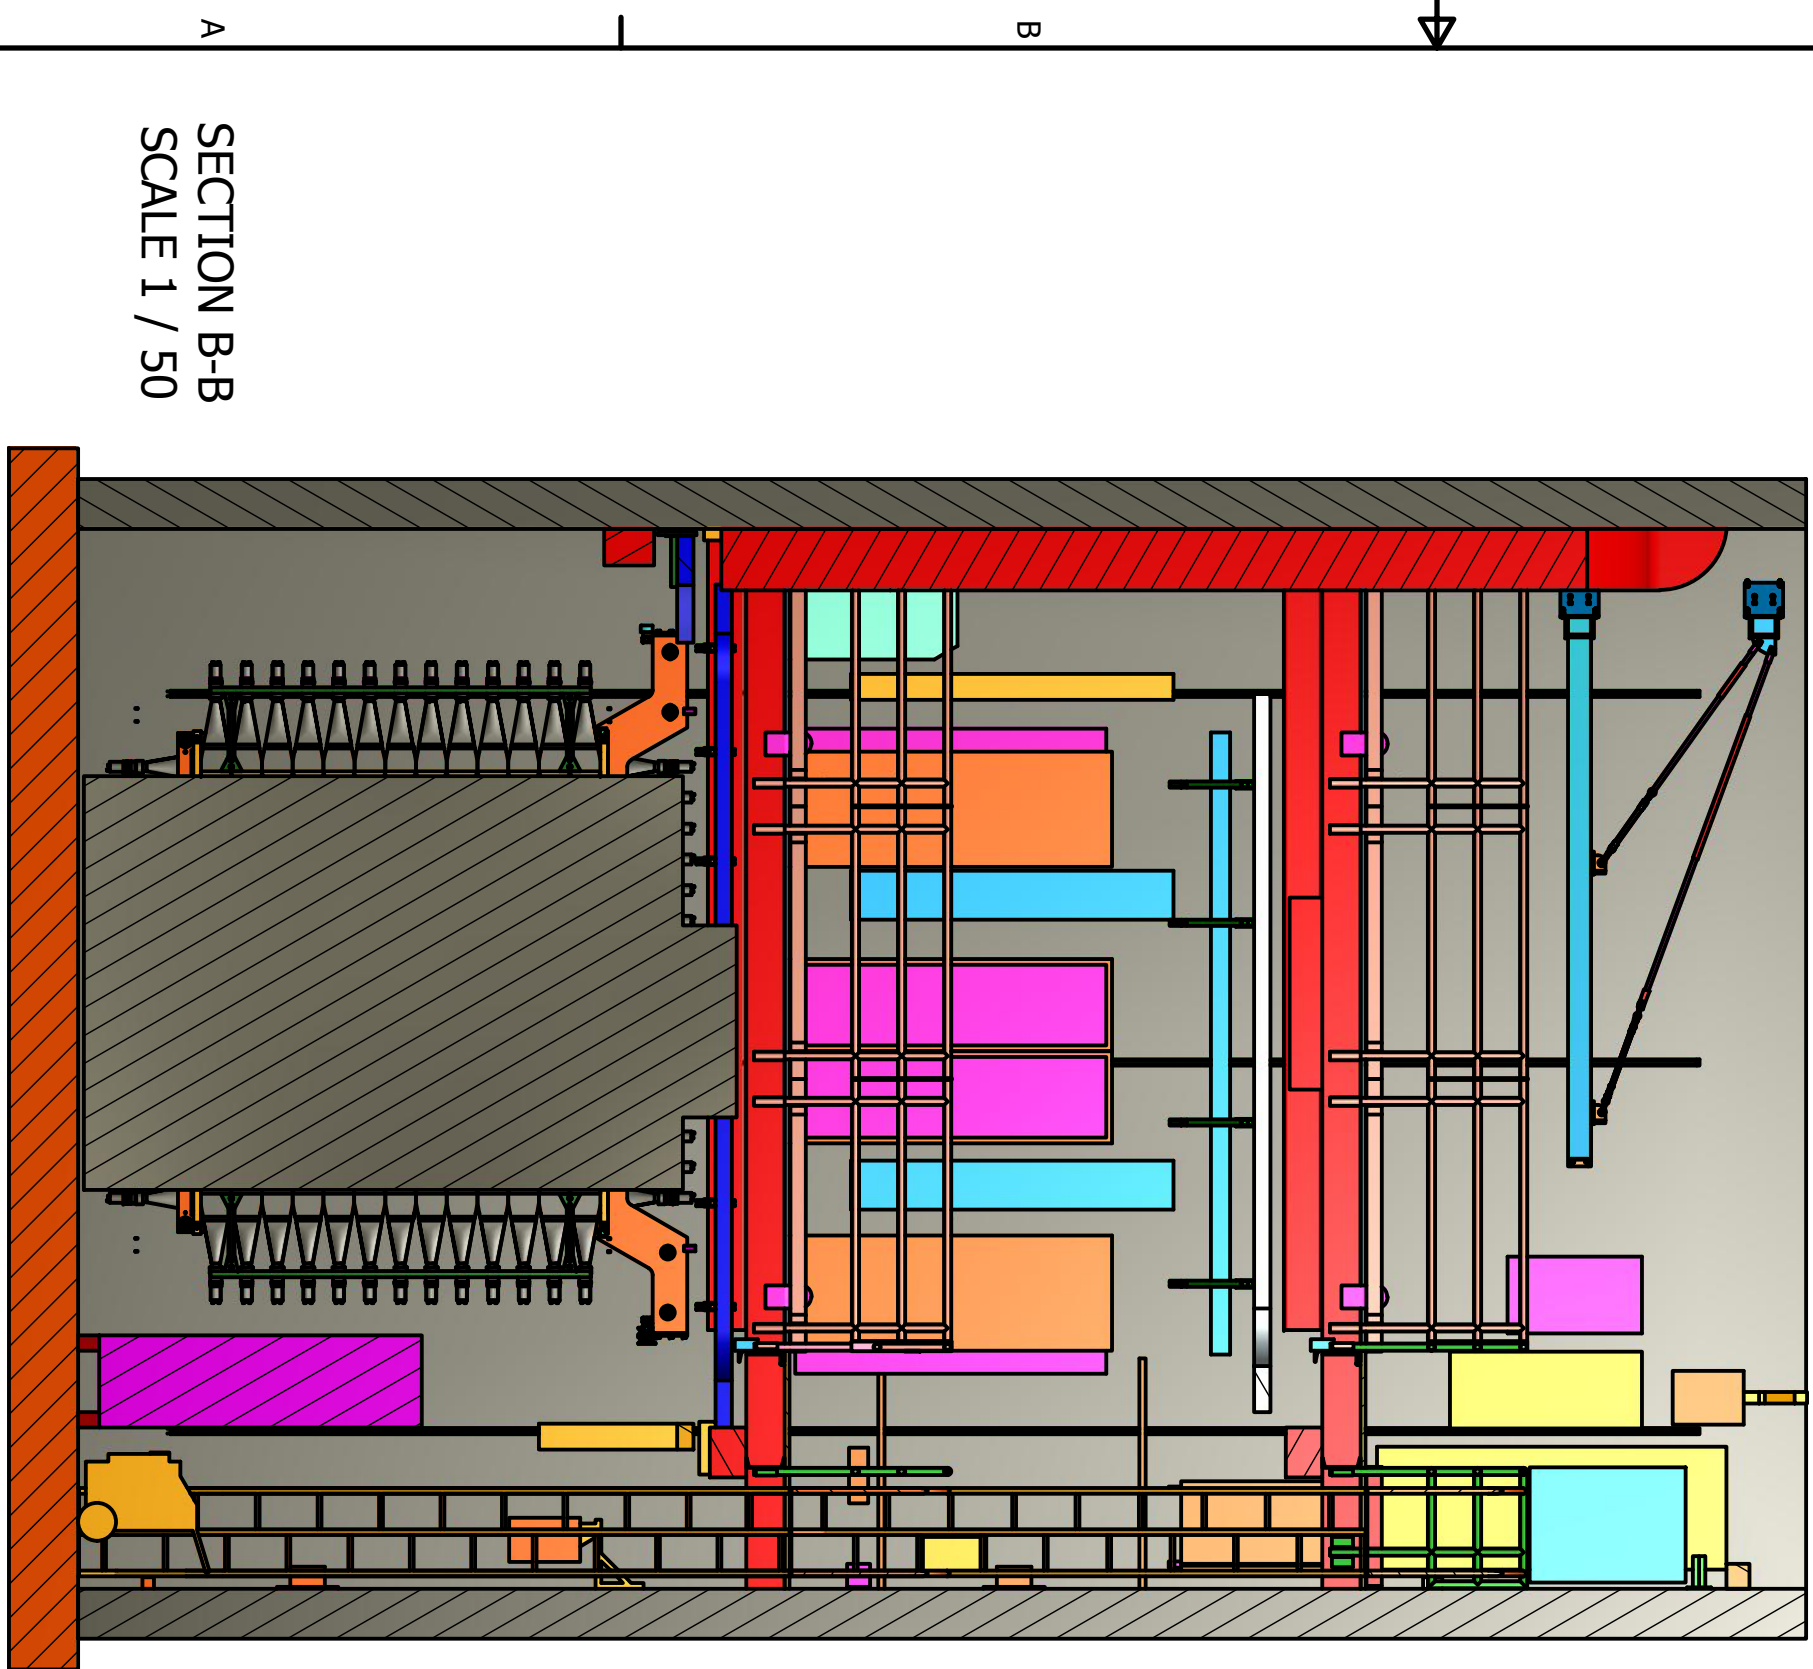

SECTION A-A
SCALE 1 / 50

SECTION B-B
SCALE 1 / 50

DRAWN		4/22/2015		TITLE	
morthrop					
CHECKED				University of Chicago Annie Arrangement	
QA					
MFG					
APPROVED					
SIZE	DWG NO	SCALE	REV		
C	final				

University of Chicago
Annie Arrangement